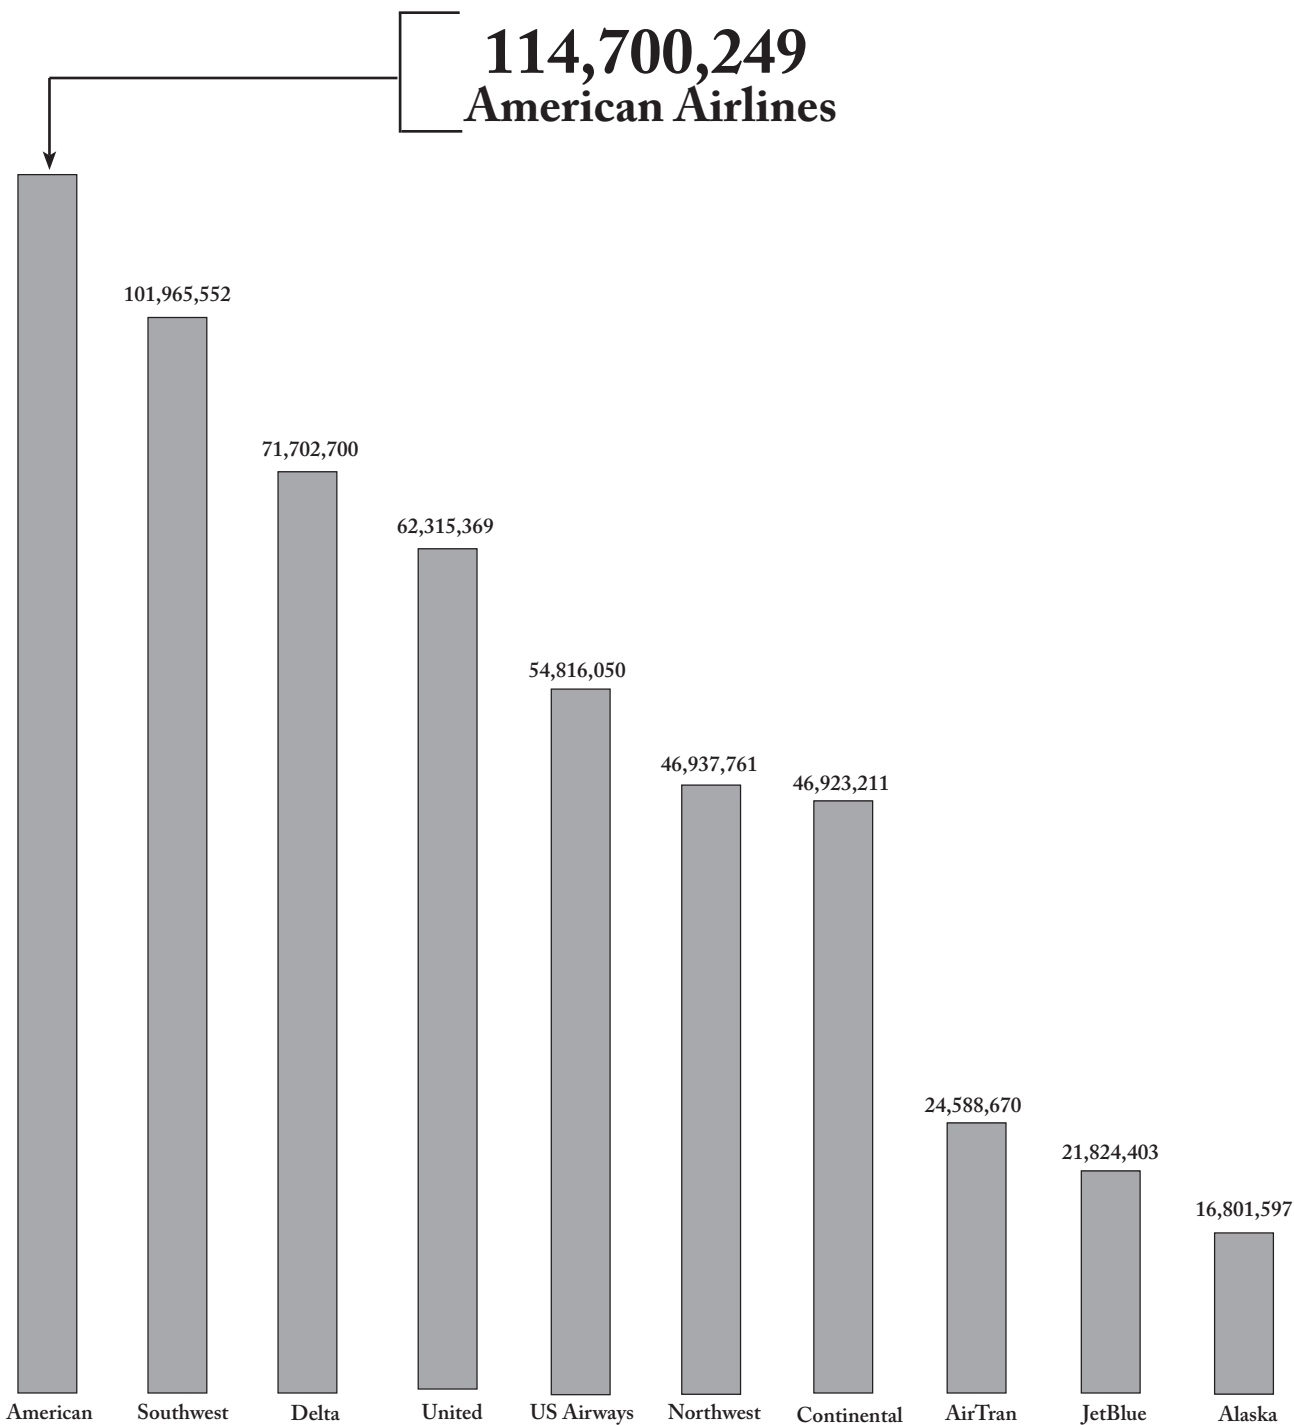

American Airlines 2008 Passenger Traffic

Source: 2008 U.S. Department of Transportation;
American Airlines, American Eagle
American Way, 07.31.09