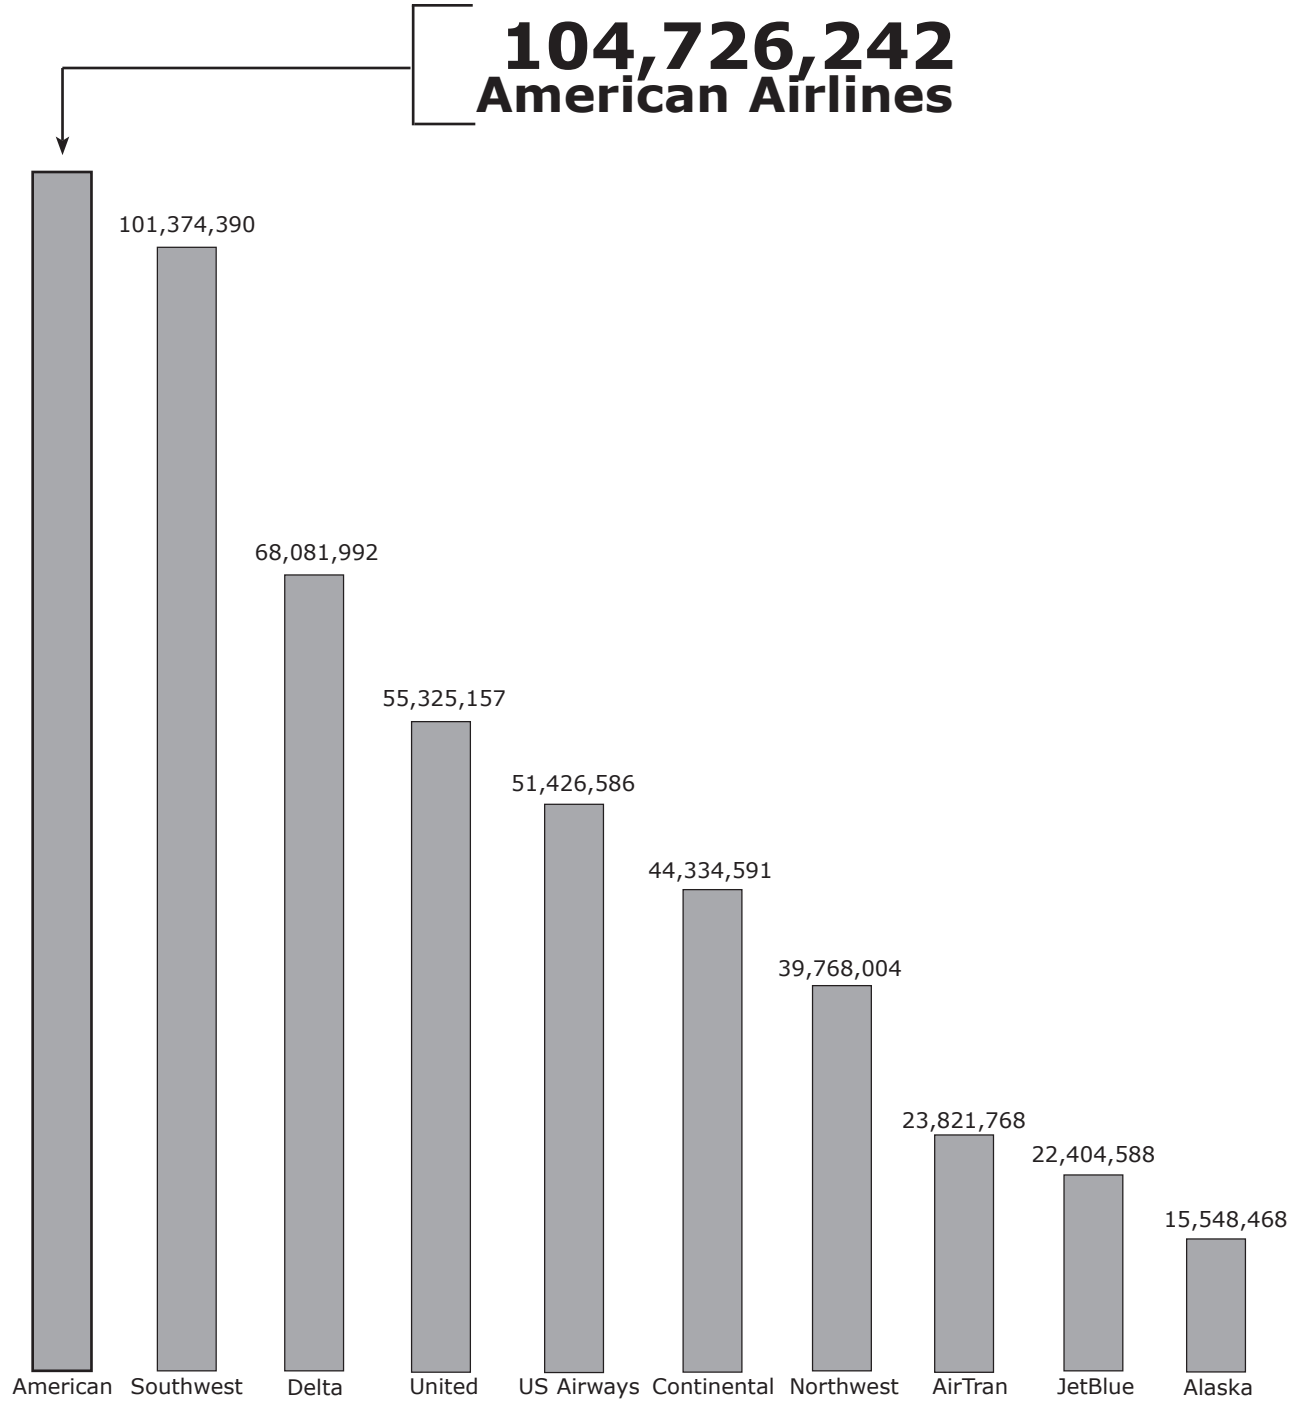

# AMERICAN AIRLINES 2009 PASSENGER TRAFFIC

Source: American Airlines, American Eagle; other carriers from 2009 U.S. DOT, based on full year domestic traffic and nine-month actuals + three-month estimated for international traffic. . 03.11.10